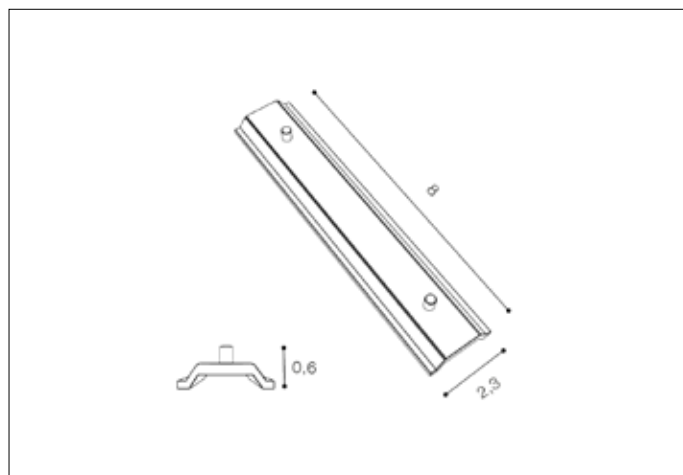

TRACK MAGNETIC CONNECTOR MECHANICAL BK
AZ4689, EAN 5901238446897

Dimensions height / width / length [cm]

Product	0,6 x 2,3 x 8
Mounting inlet:	N/A x N/A x N/A
Ceiling base:	N/A x N/A x N/A
Shades	N/A x N/A x N/A

Shipping info height / width / length [cm]

BOX 1:	0,6 x 2,3 x 8
BOX 2:	N/A x N/A x N/A
BOX 3:	N/A x N/A x N/A
Net weight [kg]	0,02
Gross weight [kg]	0,02

Energy efficiency

Azzardo Sp. z o.o.
ul. Strzeszyńska 33 60-479 Poznań,
NIP: 929-185-75-07

www.azzardolighting.com

Product Specifications

Line	TECHNICAL
Type	TRACK CONNECTOR
Type of track	ALFA MAGNETIC-48V
Color	MATTE BLACK
Material	ALUMINIUM
Light source	N/A
Type of socket	N/A
Lumens	N/A
Kelvins	N/A
Beam angle	N/A
Dimmable	N/A
CCT	N/A
RGB	N/A
RA	N/A
App remote control	N/A
Remote control	N/A
Voltage	N/A
Power	N/A
Switch location	N/A
Protection class	N/A
Tilt	N/A
Rotation	N/A